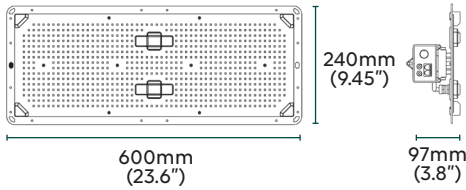

COVERAGE AREA

| Power | 220W | 440W | 660W |
|---|------------------------------|-------------------------------|------------------------------|
| Vegetative Stage (MAX 500PPFD, MIN 100PPFD) | 1.4 x 1.24m @ 50cm height | 1.65 x 1.65m @ 75cm height | 2.1 x 1.95m @ 90cm height |
| Flowering Stage (MAX 1000PPFD, MIN 200PPFD) | 1.0 x 0.8m @ 30cm height | 1.2 x 1.2m @ 45cm height | 1.6 x 1.3m @ 50cm height |

DIMENSIONS (mm/inch)

220W

440W

660W