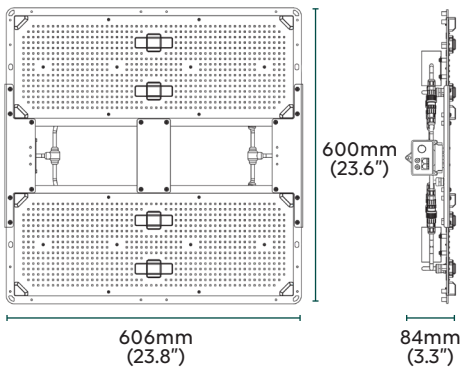

COVERAGE AREA

| Power | 220W | 440W | 660W |
|---|------------------------------|-------------------------------|------------------------------|
| Vegetative Stage (MAX 500PPFD, MIN 100PPFD) | 1.4 x 1.24m @ 50cm height | 1.65 x 1.65m @ 75cm height | 2.1 x 1.95m @ 90cm height |
| Flowering Stage (MAX 1000PPFD, MIN 200PPFD) | 1.0 x 0.8m @ 30cm height | 1.2 x 1.2m @ 45cm height | 1.6 x 1.3m @ 50cm height |

DIMENSIONS (mm/inch)

220W

440W

660W